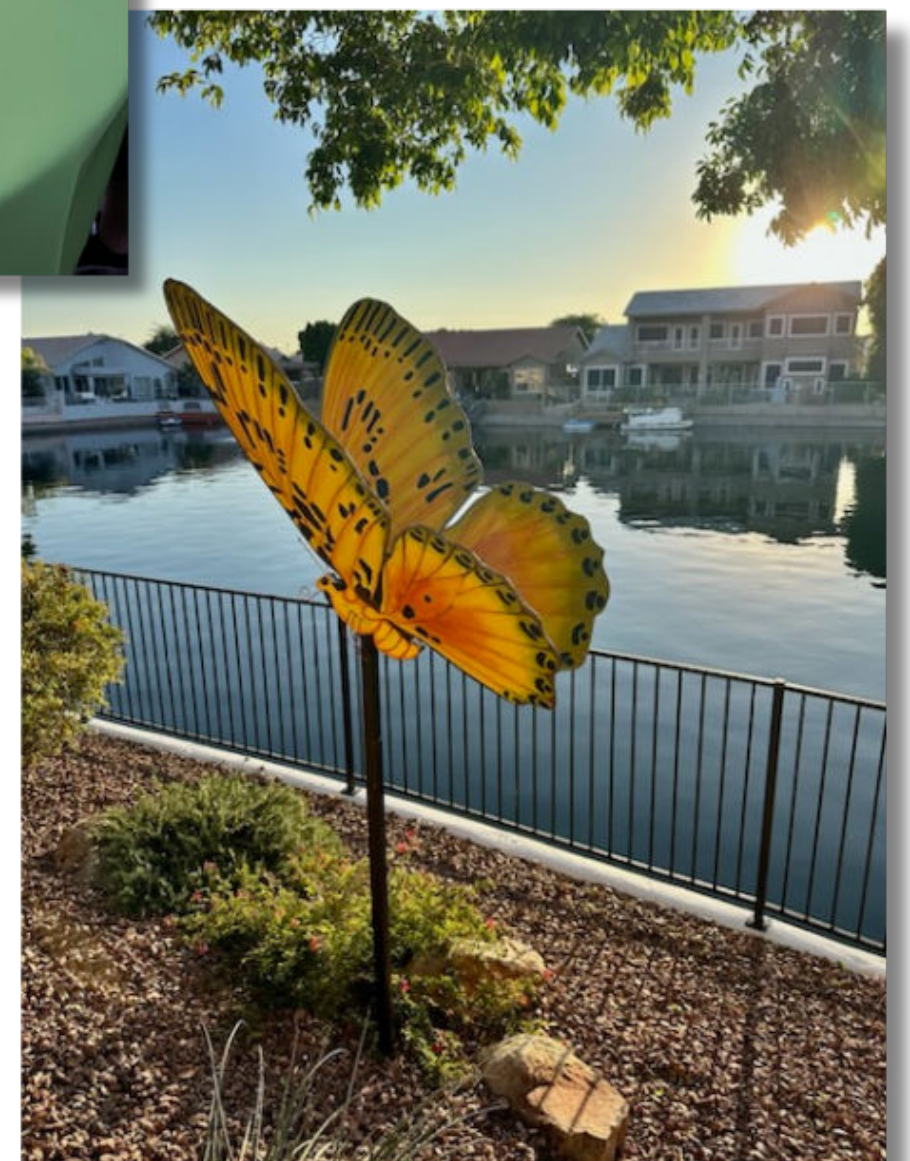

SHEMER
a r t c e n t e r

Phoenix Rotary Club Charities is a 501(c)3
Nonprofit Organization. Tax ID: 86-6057676